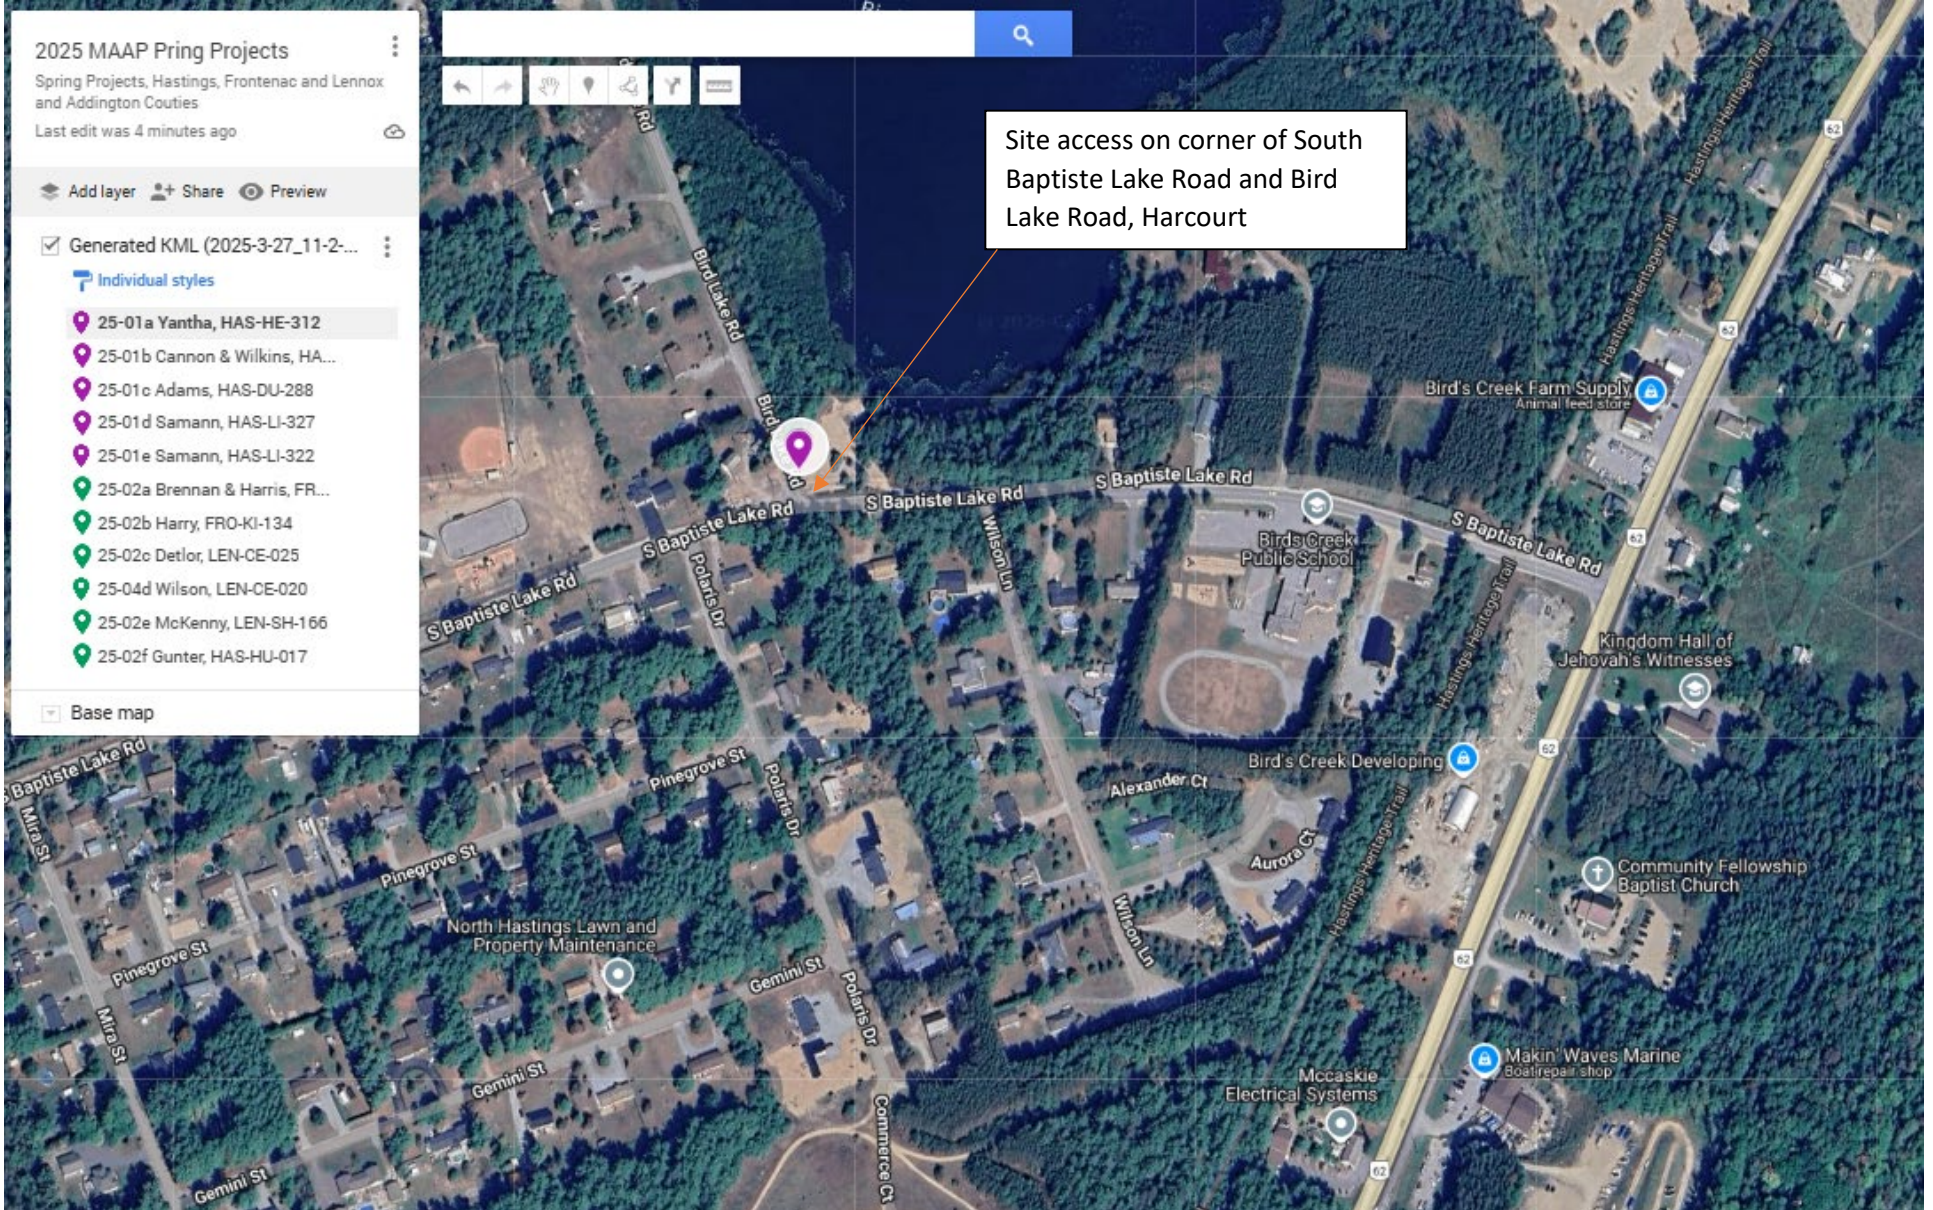

Overview Site Location Map

Hastings, Frontenac and Lennox and Addington Counties

Spring CONSTRUCTION –CONTRACTS 25-01 and 25-02, 2025

Click on the interactive link below. If you open the link on your smart phone it will open up in Google Maps and can be used as a GPS.

25-01a Yantha 0.25 ha: Lot 11, Concession WHR, Township of Herschel, Hastings County

25-01b Cannon and Wilkins 0.12 ha: Lot 9, Concession B, Township of Faraday, Hastings County

25-01c Adams, 0.31 ha: Lot27 & 28, Concession E, Township of Dungannon, Hastings County

25-02b Harry 1.45ha: Lot 32SE, Concession 4, Township of Kingston, Frontenac County

25-02c Detlor 0.54: Lot 31, Concession 6, Township of Camden East, Lennox and Addington County

25-02d Wilson 0.60 Lot 28, Concession 8, Township of Camden East, Lennox and Addington County

25-02e McKenny 0.52ha: Lot 7, Concession 3, Township of Sheffield, Lennox and Addington County

25-02f Gunter 0.28ha: Lot 24, Concession 5, Township of Hungerford, Hastings County