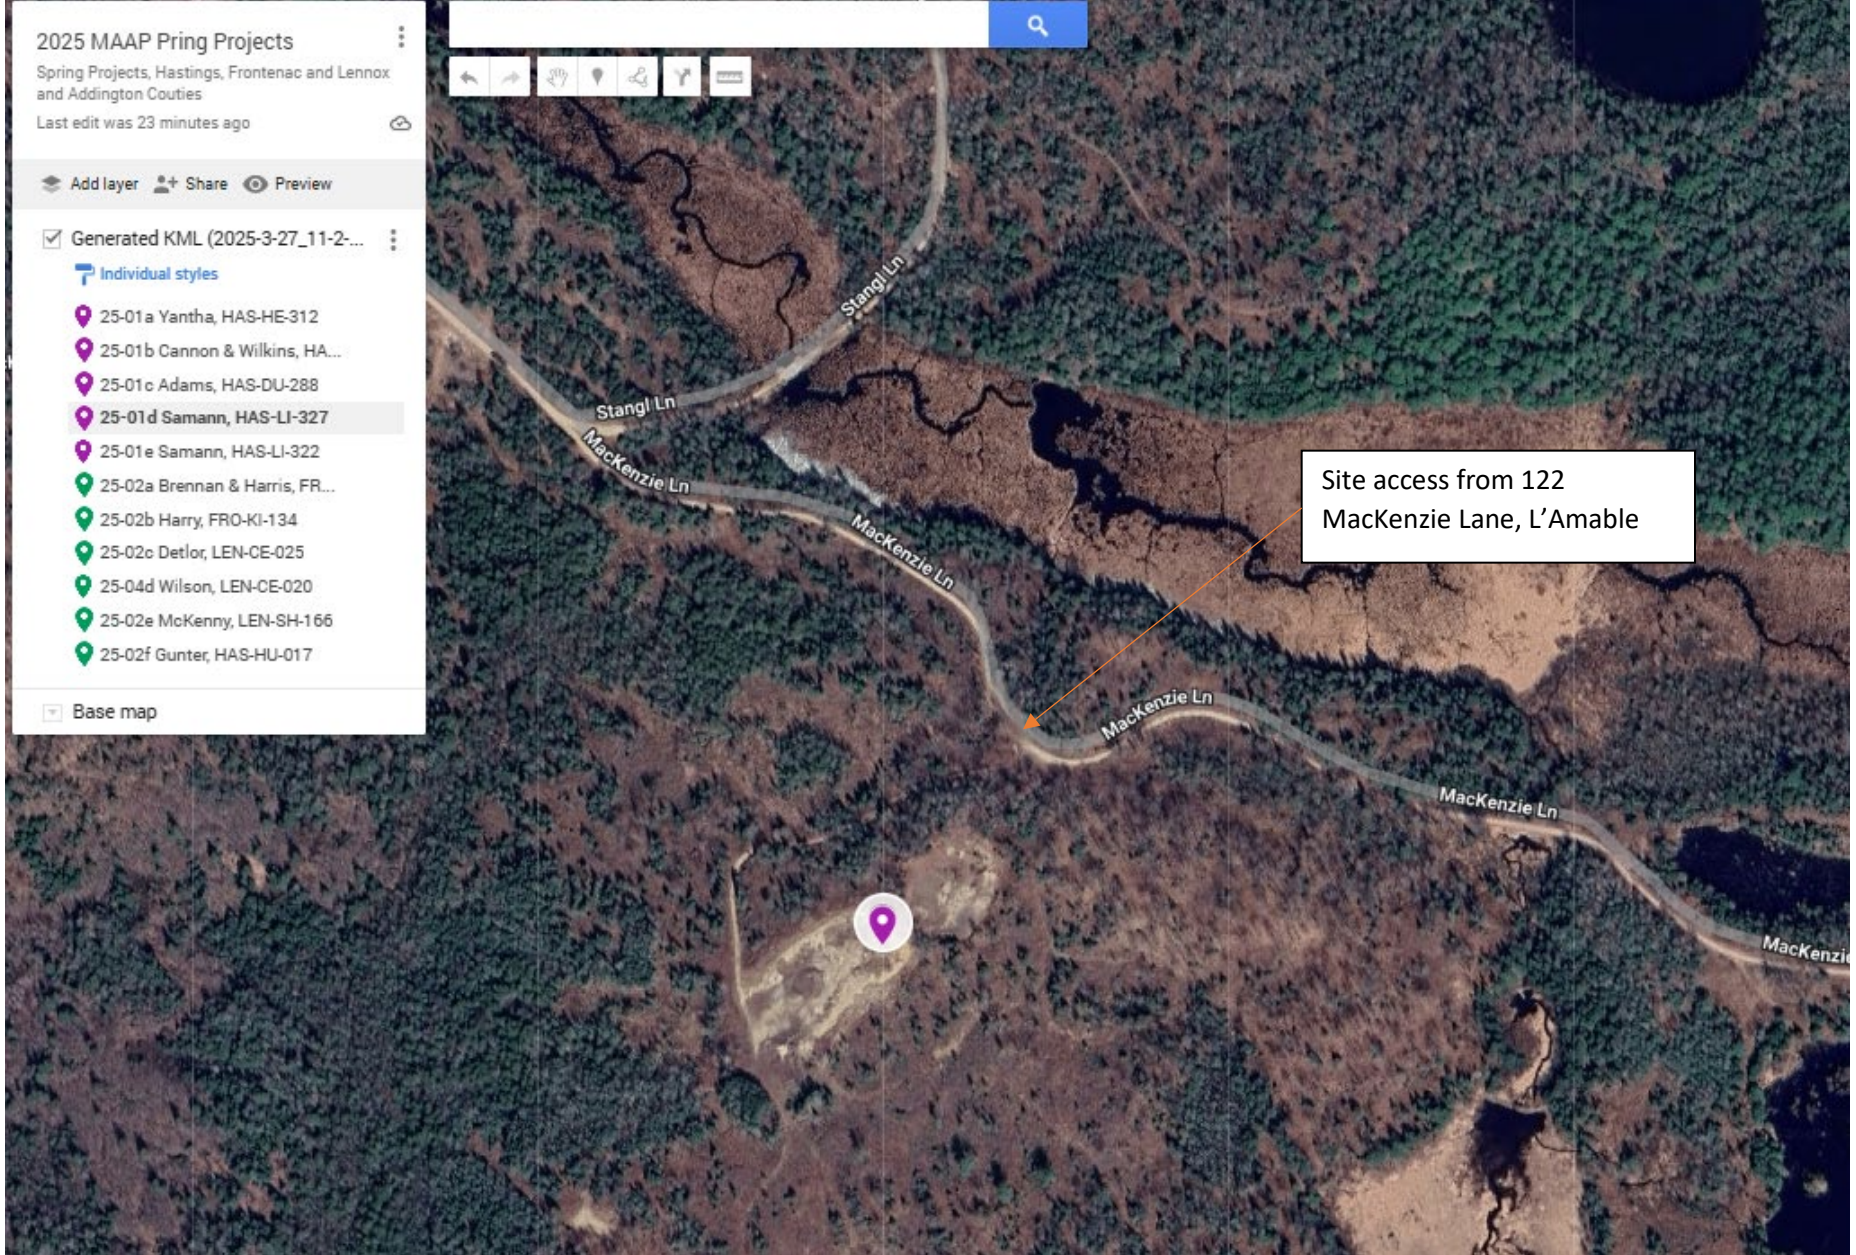

25-01d Samann 1.29ha: Lot 22, Concession 13, Township of Limerick, Hastings County