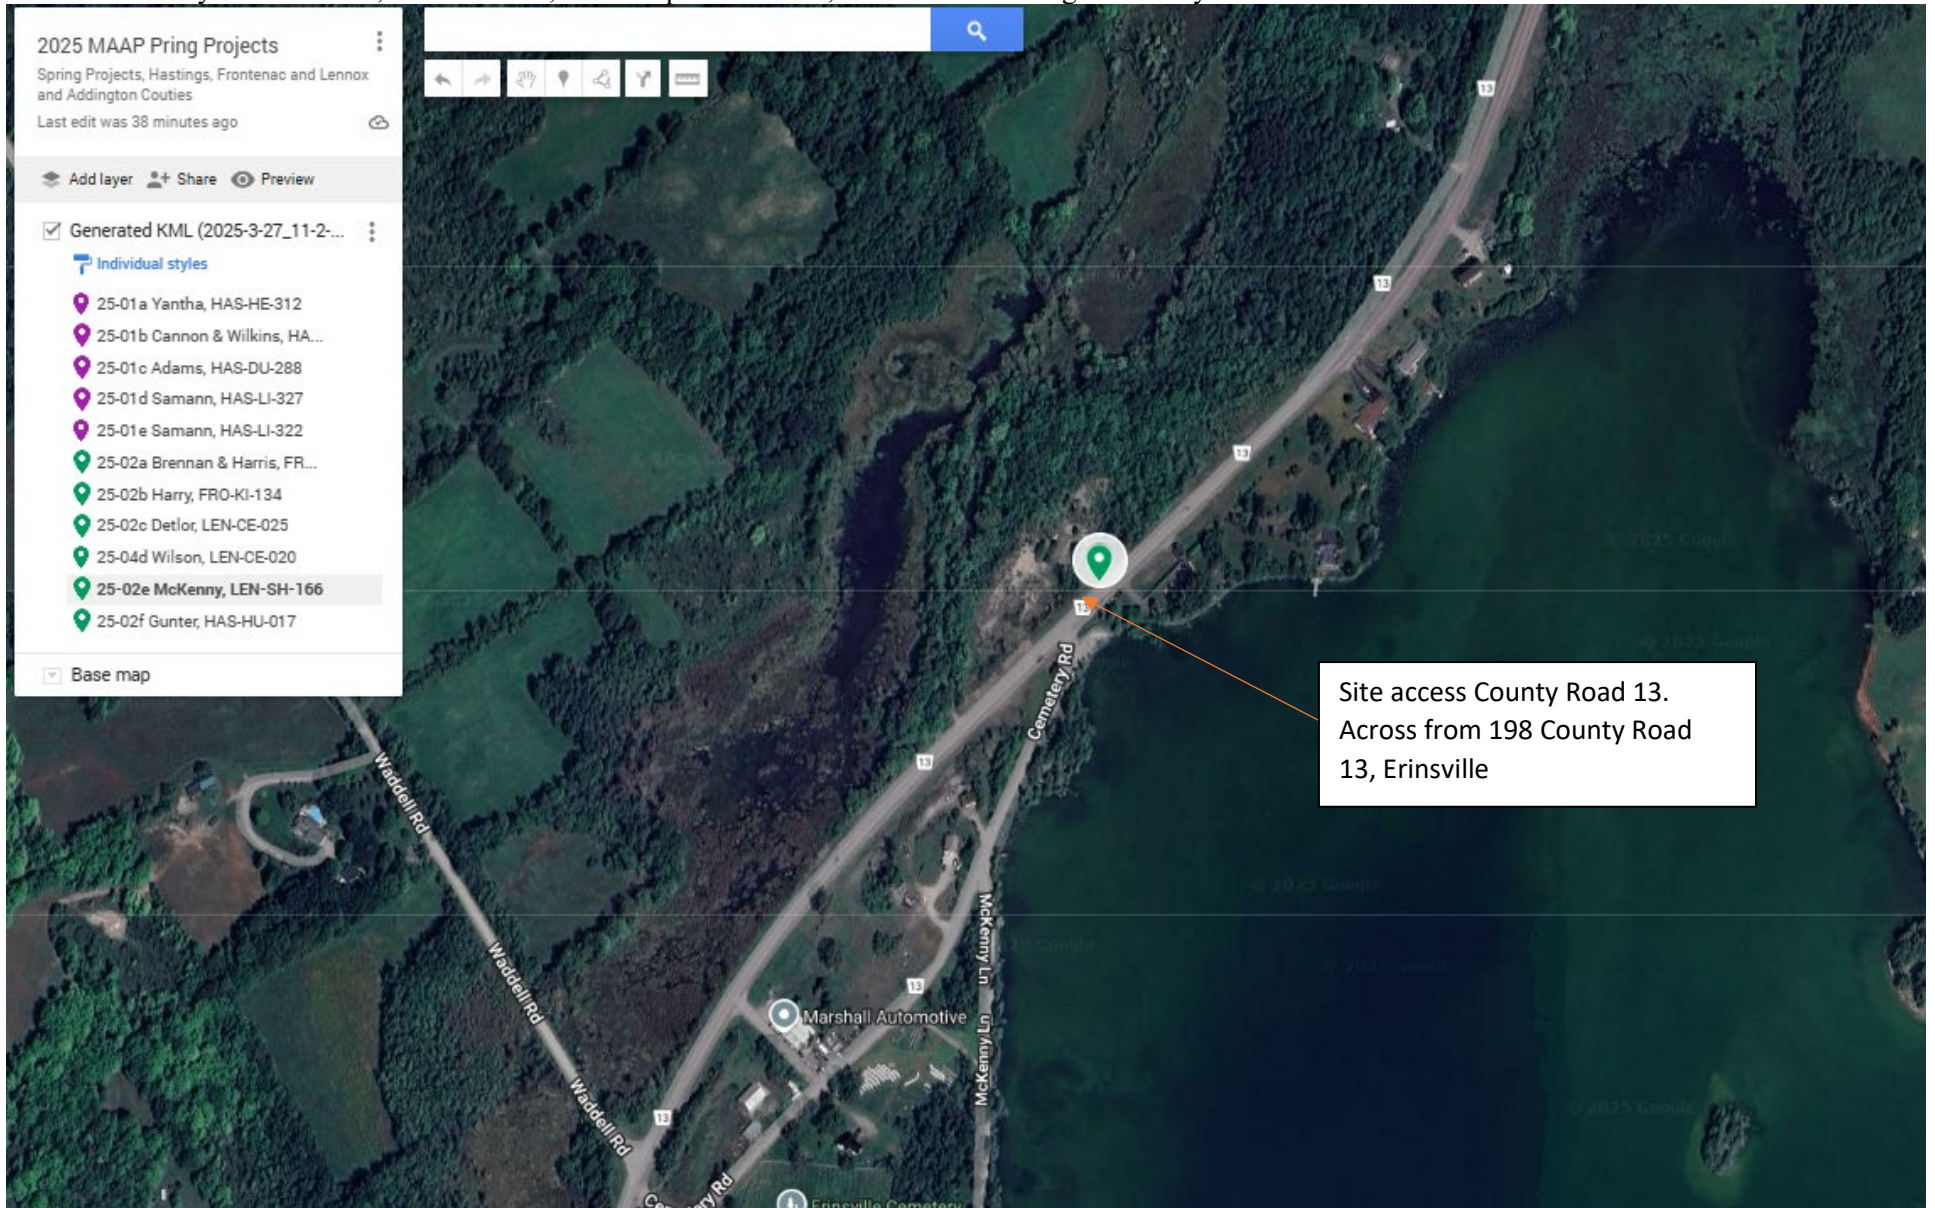

25-01a Yantha 0.25 ha: Lot 11, Concession WHR, Township of Herschel, Hastings County

25-01b Cannon and Wilkins 0.12 ha: Lot 9, Concession B, Township of Faraday, Hastings County

25-01c Adams, 0.31 ha: Lot27 & 28, Concession E, Township of Dungannon, Hastings County

25-02b Harry 1.45ha: Lot 32SE, Concession 4, Township of Kingston, Frontenac County

25-02c Detlor 0.54: Lot 31, Concession 6, Township of Camden East, Lennox and Addington County

25-02d Wilson 0.60 Lot 28, Concession 8, Township of Camden East, Lennox and Addington County

25-02e McKenny 0.52ha: Lot 7, Concession 3, Township of Sheffield, Lennox and Addington County

25-02f Gunter 0.28ha: Lot 24, Concession 5, Township of Hungerford, Hastings County