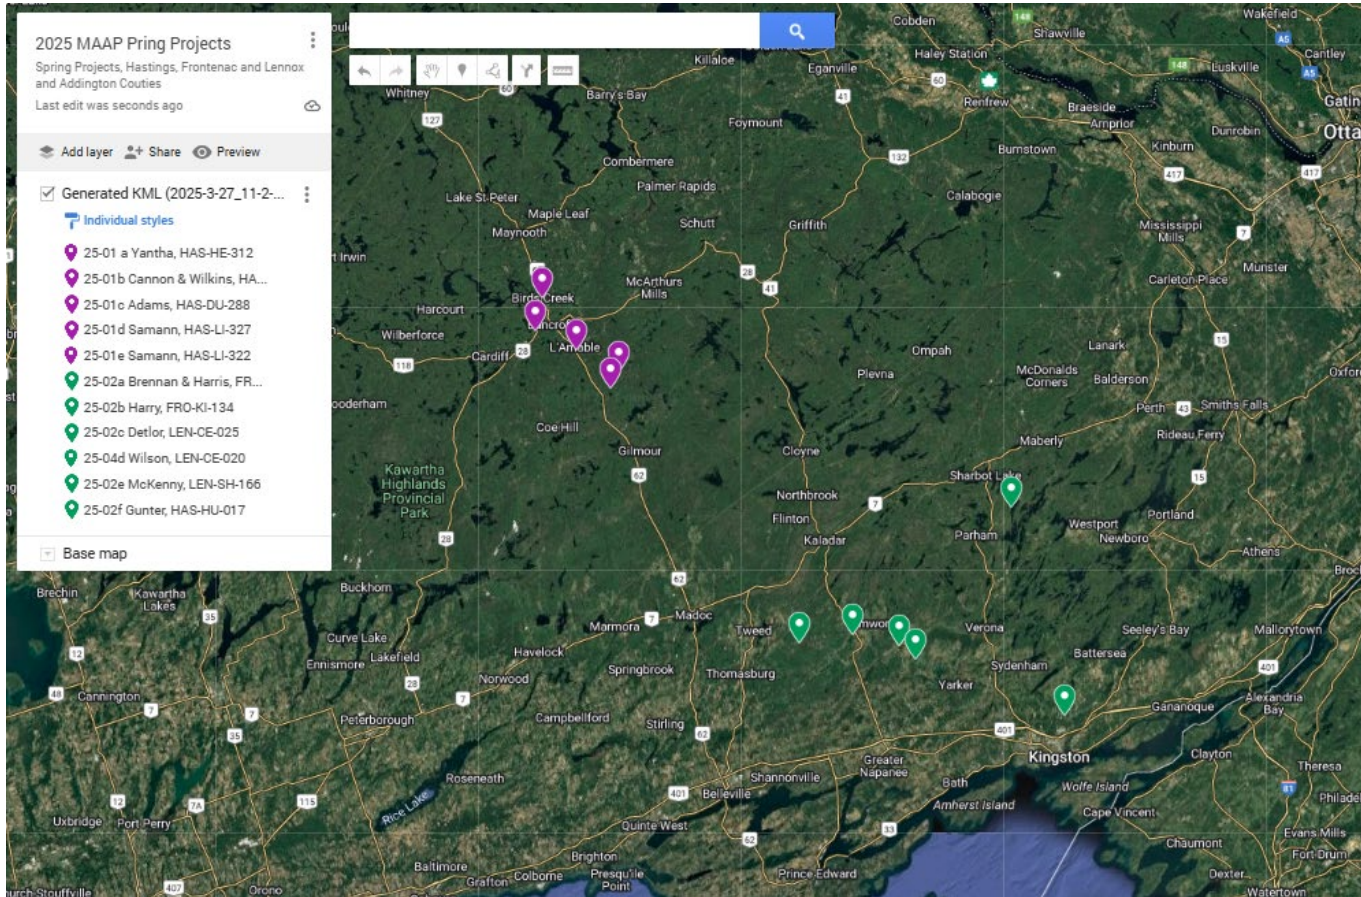

Overview Site Location Map

Hastings, Frontenac and Lennox and Addington Counties

Spring CONSTRUCTION –CONTRACTS 25-01 and 25-02, 2025

Click on the interactive link below. If you open the link on your smart phone it will open up in Google Maps and can be used as a GPS.

<https://www.google.com/maps/d/edit?mid=1EFtvnpBgCy6Jr6OvQ53eh2LbJ6LfhSQ&usp=sharing>