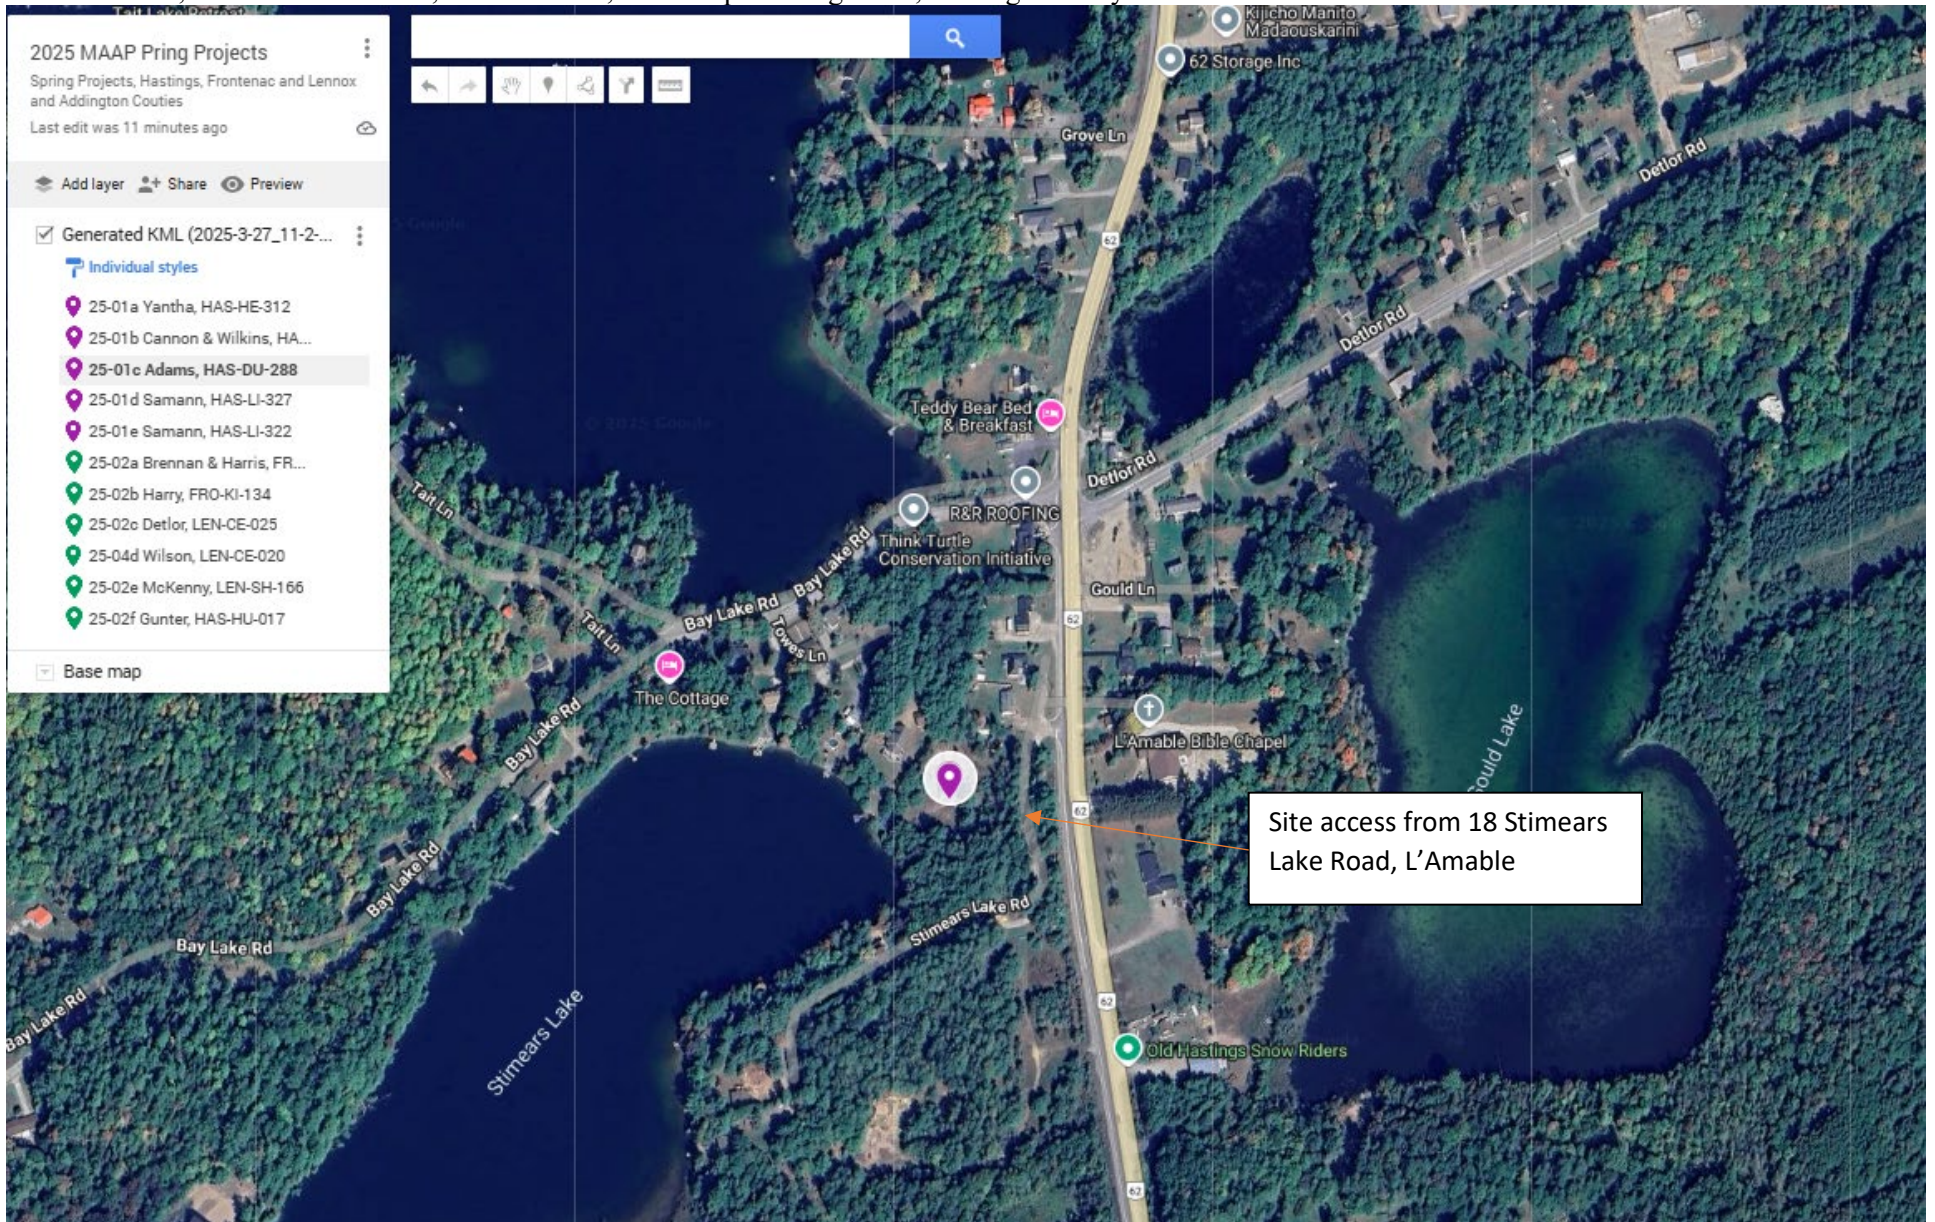

<https://www.google.com/maps/d/edit?mid=1EFtvnpBgCy6Jr6OvQ53eh2LbJ6LfhSQ&usp=sharing>

START: April 16, 2025, at 8:30AM.

We will meet at 25-01a Yantha and travel to each site thereafter. Please ensure you have a full tank of fuel.

25-01a Yantha 0.25 ha: Lot 11, Concession WHR, Township of Herschel, Hastings County

25-01b Cannon and Wilkins 0.12 ha: Lot 9, Concession B, Township of Faraday, Hastings County

25-01c Adams, 0.31 ha: Lot27 & 28, Concession E, Township of Dungannon, Hastings County

25-02b Harry 1.45ha: Lot 32SE, Concession 4, Township of Kingston, Frontenac County

25-02c Detlor 0.54: Lot 31, Concession 6, Township of Camden East, Lennox and Addington County

25-02d Wilson 0.60 Lot 28, Concession 8, Township of Camden East, Lennox and Addington County

25-02e McKenny 0.52ha: Lot 7, Concession 3, Township of Sheffield, Lennox and Addington County

25-02f Gunter 0.28ha: Lot 24, Concession 5, Township of Hungerford, Hastings County