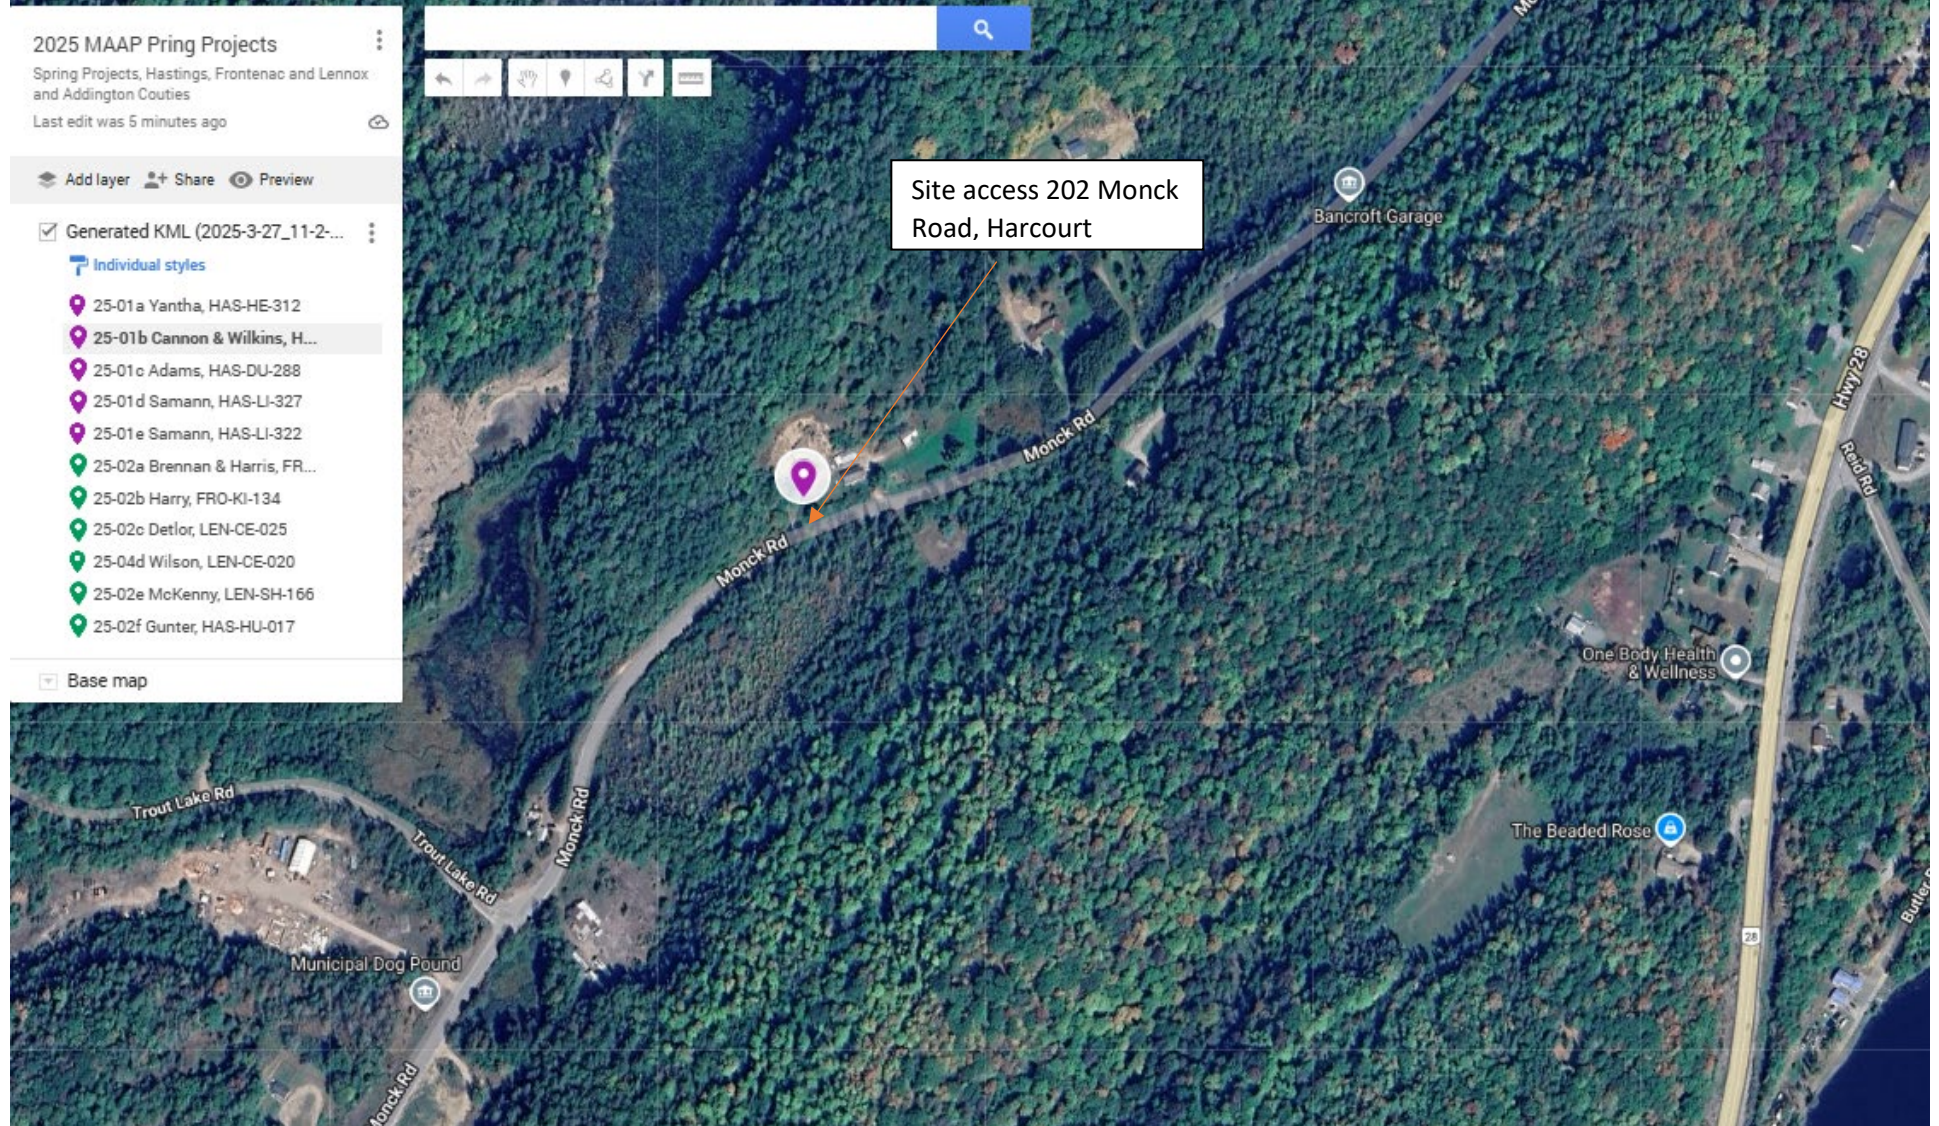

<https://www.google.com/maps/d/edit?mid=1EFtvnpBgCy6Jr6OvQ53eh2LbJ6LfhSQ&usp=sharing>

START: April 16, 2025, at 8:30AM.

We will meet at 25-01a Yantha and travel to each site thereafter. Please ensure you have a full tank of fuel.

25-01a Yantha 0.25 ha: Lot 11, Concession WHR, Township of Herschel, Hastings County

25-01b Cannon and Wilkins 0.12 ha: Lot 9, Concession B, Township of Faraday, Hastings County

25-01c Adams, 0.31 ha: Lot27 & 28, Concession E, Township of Dungannon, Hastings County

25-02b Harry 1.45ha: Lot 32SE, Concession 4, Township of Kingston, Frontenac County

25-02c Detlor 0.54: Lot 31, Concession 6, Township of Camden East, Lennox and Addington County

25-02d Wilson 0.60 Lot 28, Concession 8, Township of Camden East, Lennox and Addington County

25-02e McKenny 0.52ha: Lot 7, Concession 3, Township of Sheffield, Lennox and Addington County

25-02f Gunter 0.28ha: Lot 24, Concession 5, Township of Hungerford, Hastings County