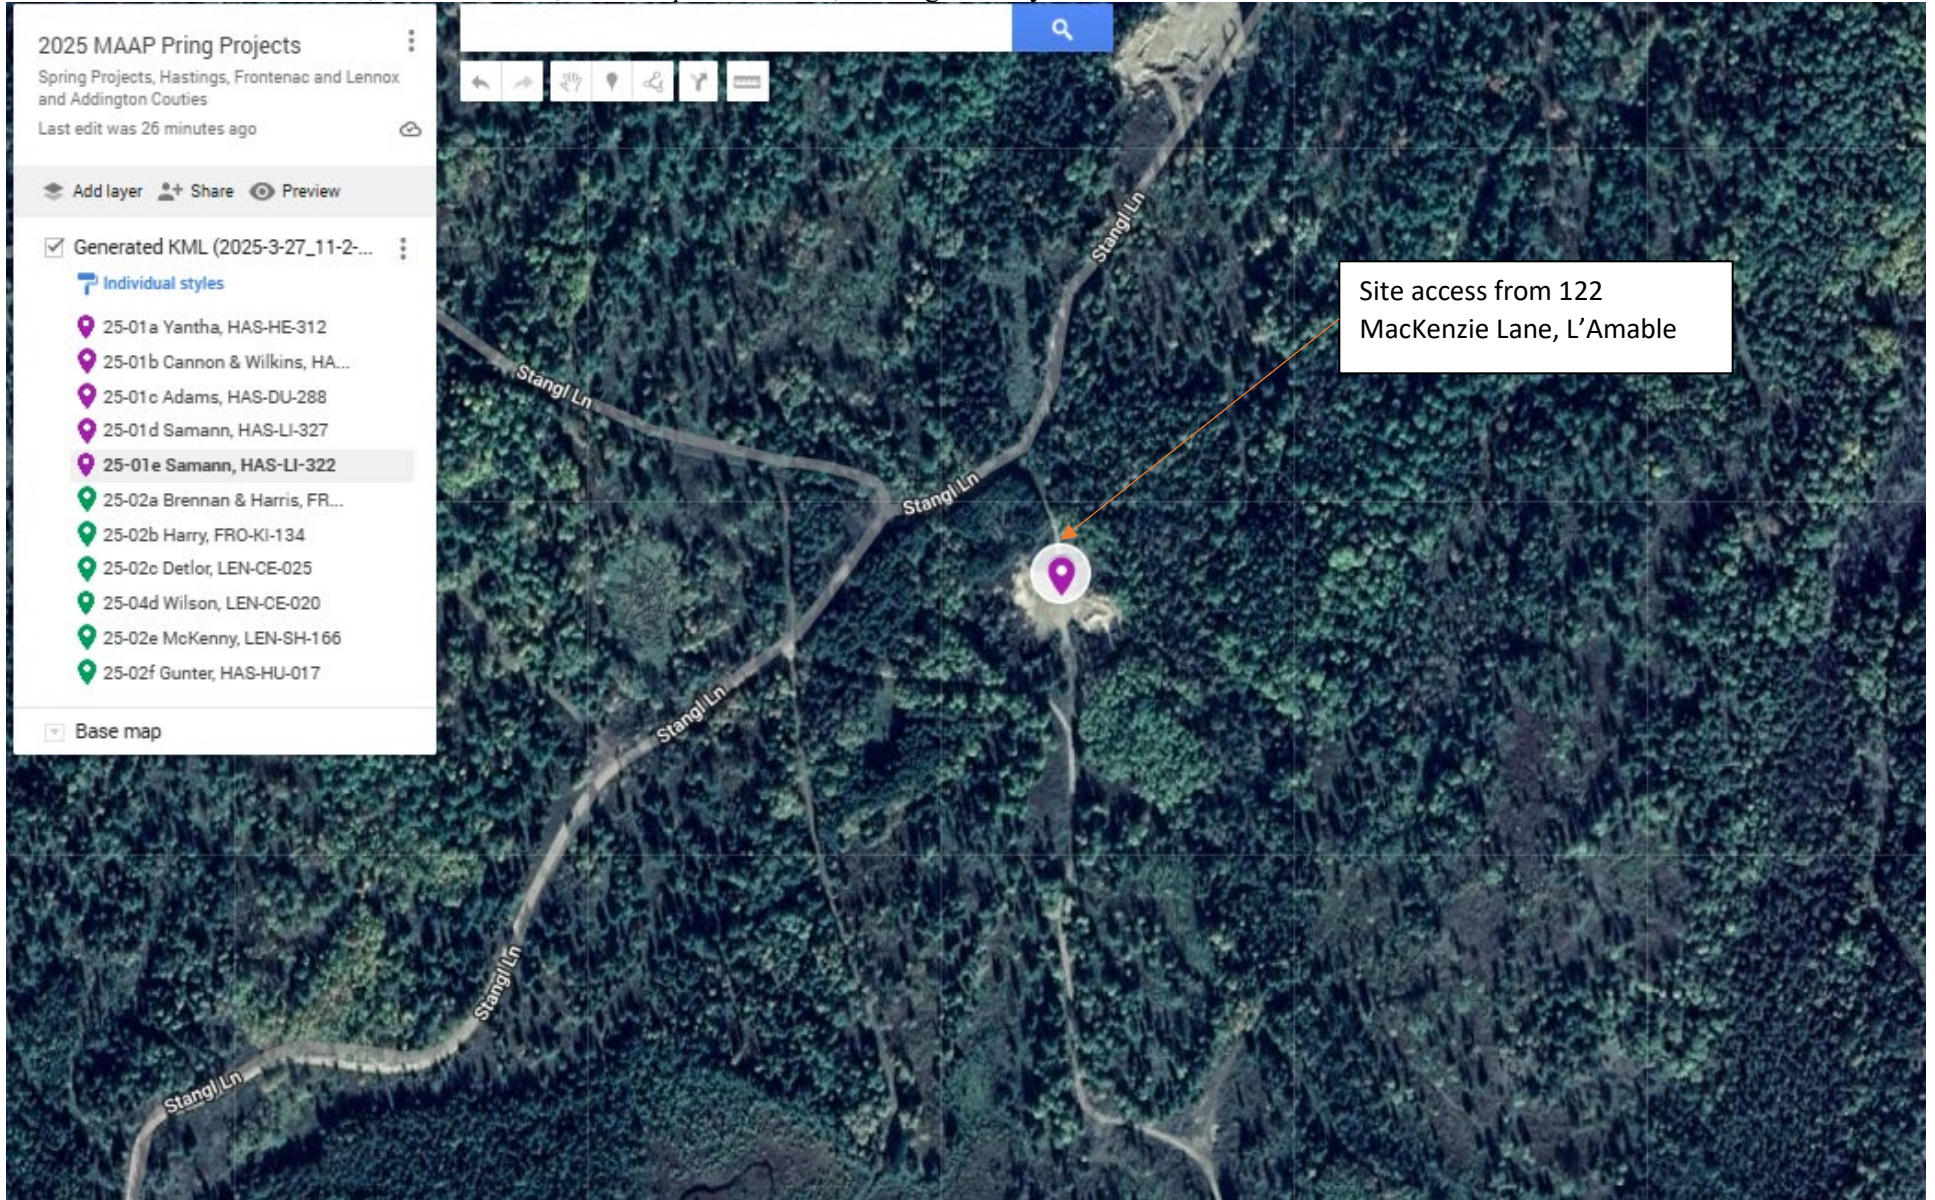

25-01e Samann 0.45ha: Lot 12, Concession 15, Township of Limerick, Hastings County