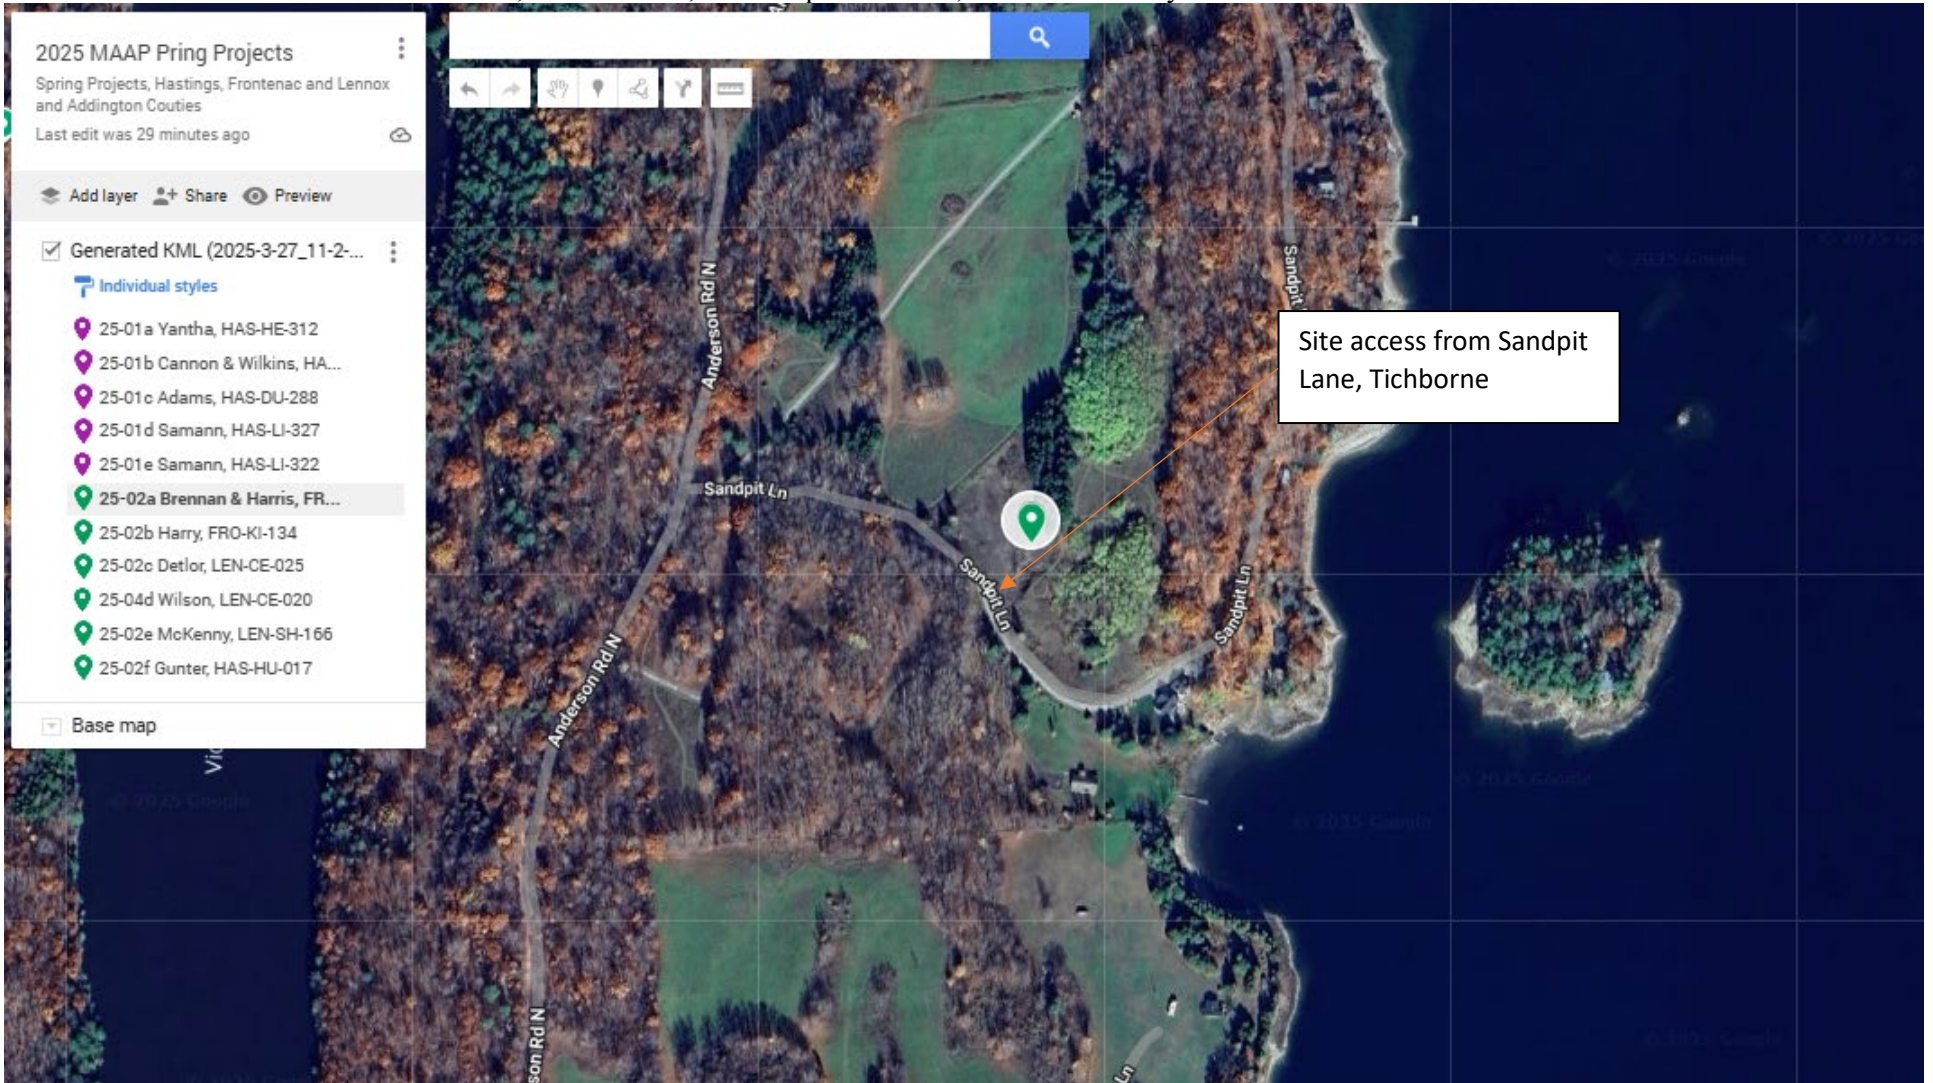

25-01a Yantha 0.25 ha: Lot 11, Concession WHR, Township of Herschel, Hastings County

25-01b Cannon and Wilkins 0.12 ha: Lot 9, Concession B, Township of Faraday, Hastings County

25-01c Adams, 0.31 ha: Lot27 & 28, Concession E, Township of Dungannon, Hastings County

25-02b Harry 1.45ha: Lot 32SE, Concession 4, Township of Kingston, Frontenac County

25-02c Detlor 0.54: Lot 31, Concession 6, Township of Camden East, Lennox and Addington County

25-02d Wilson 0.60 Lot 28, Concession 8, Township of Camden East, Lennox and Addington County

25-02e McKenny 0.52ha: Lot 7, Concession 3, Township of Sheffield, Lennox and Addington County

25-02f Gunter 0.28ha: Lot 24, Concession 5, Township of Hungerford, Hastings County