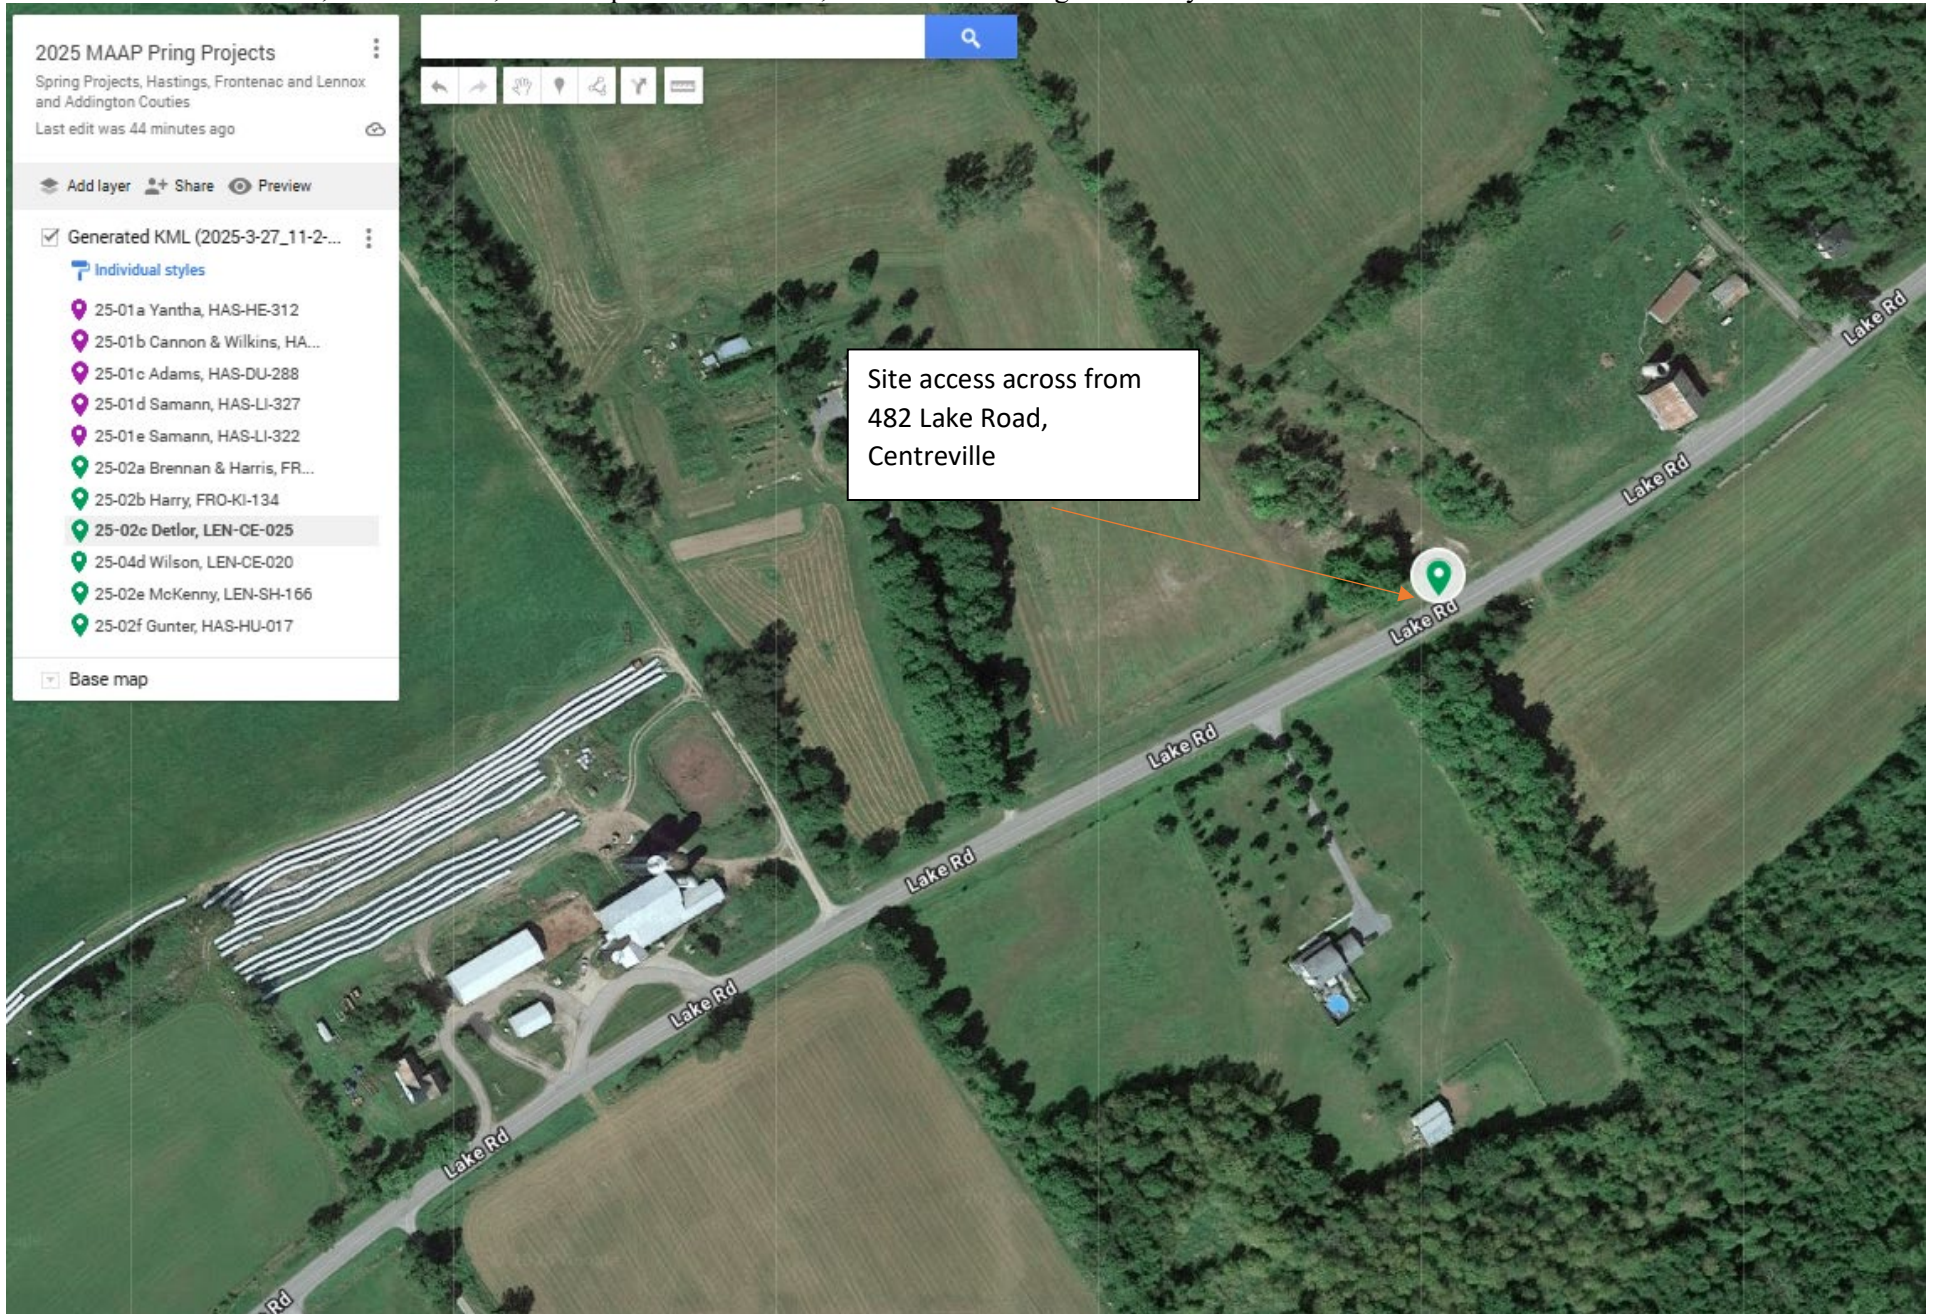

25-01a Yantha 0.25 ha: Lot 11, Concession WHR, Township of Herschel, Hastings County

25-01b Cannon and Wilkins 0.12 ha: Lot 9, Concession B, Township of Faraday, Hastings County

25-01c Adams, 0.31 ha: Lot27 & 28, Concession E, Township of Dungannon, Hastings County

25-02b Harry 1.45ha: Lot 32SE, Concession 4, Township of Kingston, Frontenac County

25-02c Detlor 0.54: Lot 31, Concession 6, Township of Camden East, Lennox and Addington County

25-02d Wilson 0.60 Lot 28, Concession 8, Township of Camden East, Lennox and Addington County

25-02e McKenny 0.52ha: Lot 7, Concession 3, Township of Sheffield, Lennox and Addington County

25-02f Gunter 0.28ha: Lot 24, Concession 5, Township of Hungerford, Hastings County